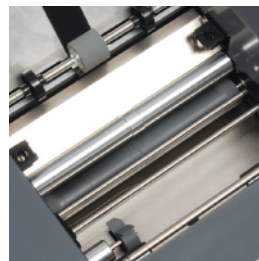

## ↳ ES 2000 DESKTOP PRESSURE SEALER

quickly and easily folds and seals single-sheet self mailers | provides an environmentally friendly mailing solution by eliminating envelopes | can be used for a wide variety of applications including paychecks, invoices, tax forms (W2, 1099, etc.), medical reports, and ID cards | compact, desktop design and quiet operation make it ideal for corporate environments | easy to set up and maintain | proprietary angled seal technology provides exceptional fold and seal quality | 4 fold settings (Z, V, EZ, double parallel)

Dimensions (D x W x H): 15 x 13 x 11 inches, Shipping weight: 80 lbs.

### ANGLED SEAL TECHNOLOGY

Exclusive angled seal technology provides exceptional seal quality.