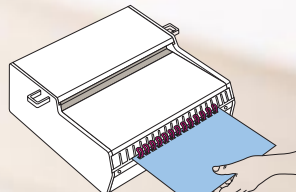

\* 70/80 g/m<sup>2</sup> / # 20 stock paper  
\*\* dependent on product, book thickness, format, etc

Integrated hanging device for fast, comfortable working.

Quick and easy adjustment to the respective diameters by handwheel and integrated adjusting device.

The additional parallel adjustment guarantees an optimum, regular binding.

**STAGES OF OPERATION**

**ECL 360 / 500 / 700**

**Put wire onto hanging device**

**Put paper onto wire**

**Close wire**

**Ready**