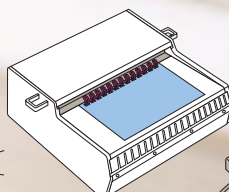

**ECL 500**  
working width up to 500 mm

**ECL 700**  
working width up to 700 mm

**SPEED** Approx. 400 closings/hour\*\* with or without calendar hangers. Calendar hangers have to be added manually before closing. Footswitch operation leaves both hands free for binding. For all binding elements up to 38 mm = 1 1/2" (independent from the pitch).

\* 70/80 g/m<sup>2</sup> / # 20 stock paper  
\*\* dependent on product, book thickness, format, etc

Integrated hanging device for fast, comfortable working.

Quick and easy adjustment to the respective diameters by handwheel and integrated adjusting device.

The additional parallel adjustment guarantees an optimum, regular binding.

**STAGES OF OPERATION**

**ECL 360 / 500 / 700**

**Put wire onto hanging device**

**Put paper onto wire**

**Close wire**

**Ready**